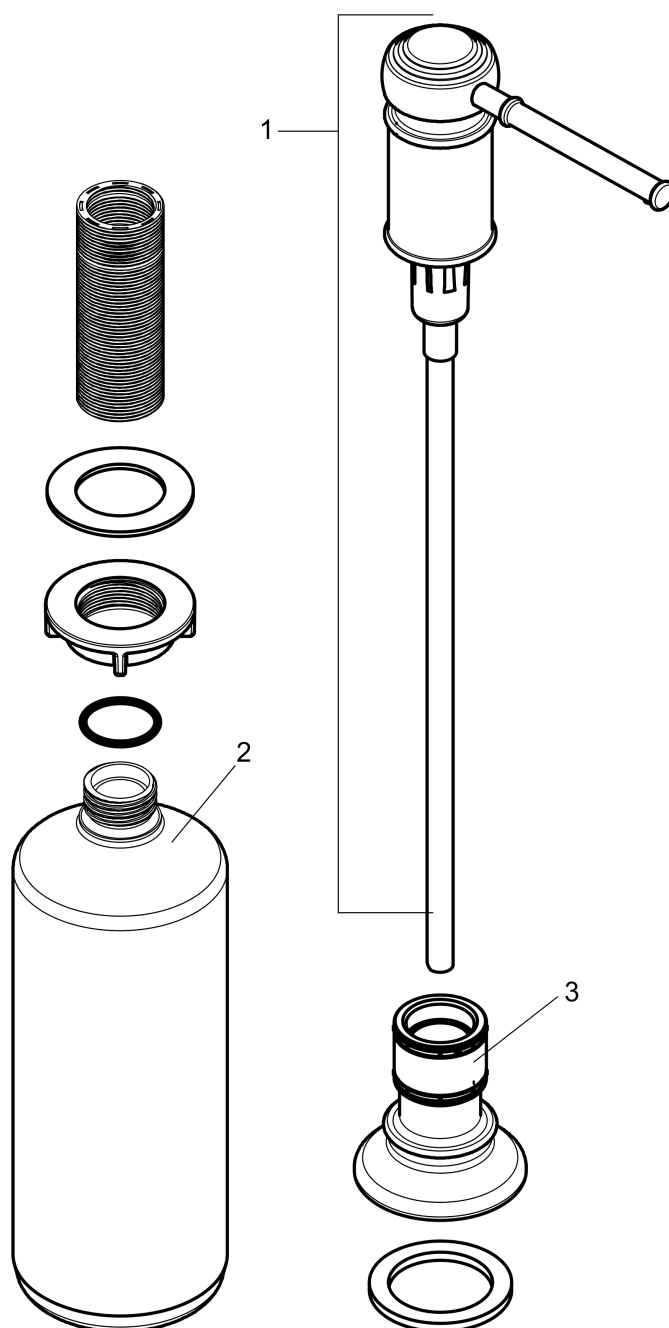

**AXOR Montreux
Soap-/ lotion dispenser**

Surfaces: **Chrome** Article Number: **42018001**

Description

product features

- projection 91 mm
- material: durable metal construction
- non-corroding outlet pipe
- filling capacity 500 ml
- dosage 2 ml
- 2 1/8" maximum counter depth
- easy to fill up from the top
- for installation in worktops up to 55 mm
- easy and save installation without tools needed
- mounting hole with 28 - 35 mm diameter needed

Product image

Scale drawing

AXOR Montreux
Soap-/ lotion dispenser
Surfaces: **Chrome** Article Number: **42018001**

Exploded Drawing

Year of production: >01/19

AXOR Montreux
Soap-/ lotion dispenser
 Surfaces: **Chrome** Article Number: **42018001**

Spare part list

Year of production: >01/19

Pos.	Description	Article Number	PC	PU
1	pump	93280000	0	1
2	bottle for lotion dispenser	93278000	0	1
3	escutcheon Ø 53 mm	93279000	0	1