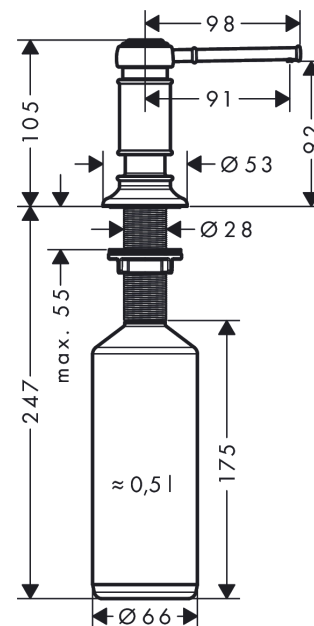

**AXOR Montreux
Soap-/ lotion dispenser**

Surfaces: **Chrome** Article Number: **42018001**

Description

product features

- projection 91 mm
- material: durable metal construction
- non-corroding outlet pipe
- filling capacity 500 ml
- dosage 2 ml
- 2 1/8" maximum counter depth
- easy to fill up from the top
- for installation in worktops up to 55 mm
- easy and save installation without tools needed
- mounting hole with 28 - 35 mm diameter needed

Product image

Scale drawing

AXOR Montreux
Soap-/ lotion dispenser
Surfaces: **Chrome** Article Number: **42018001**

Exploded Drawing

Year of production: >01/19

AXOR Montreux
Soap-/ lotion dispenser
 Surfaces: **Chrome** Article Number: **42018001**

Spare part list

Year of production: >01/19

Pos.	Description	Article Number	PC	PU
1	pump	93280000	0	1
2	bottle for lotion dispenser	93278000	0	1
3	escutcheon Ø 53 mm	93279000	0	1